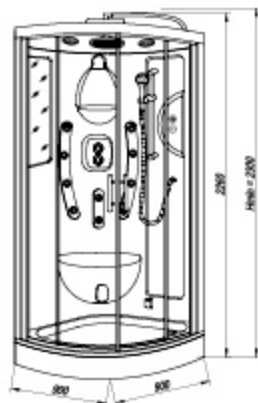

Aria 90 QUAT

90 x 90

Aria Quat A3+ Radio